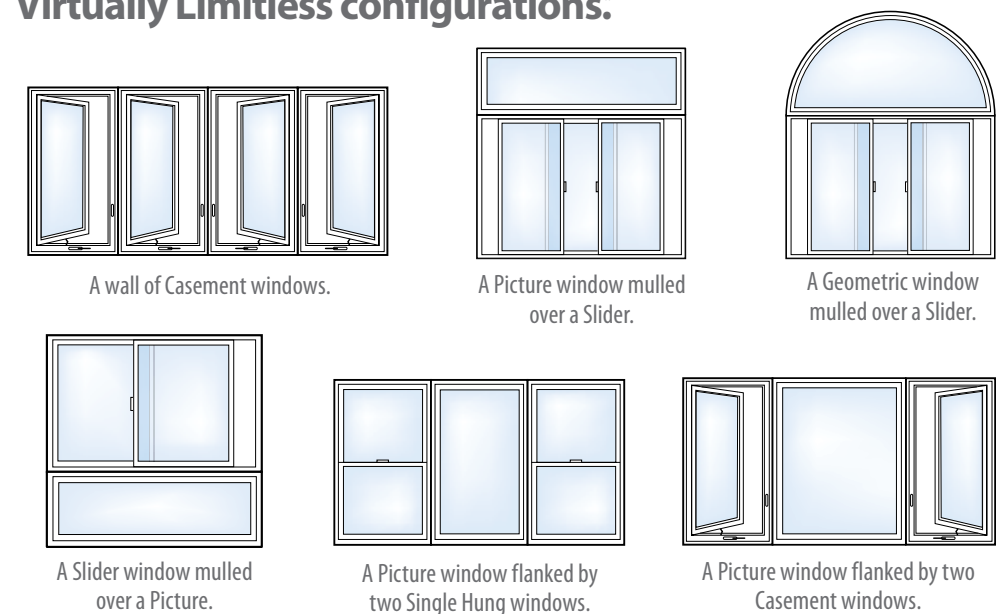

#### INSULATED GLASS UNIT

**Dare to dream.**

Replacing your old windows with beautiful Simonton DaylightMax™ windows and doors is the perfect opportunity to transform your home with exciting geometrics, completely new styles or mullied configurations. If you can dream it, you can make it happen with Simonton and DaylightMax.

A geometric window provides an unforgettable stylish accent. DaylightMax operable geometric windows are fully functional.

▲ Replace a Picture window with a bay or bow window and help open up your home and bring the outside in.

▲ DaylightMax windows are available in a full array of Geometric styles, including this Trapezoid Picture window.

▼ DaylightMax windows and doors can be mullied together for virtually unlimited configurations.\*

◀ A Garden window creates a sun-filled enclave that's perfect for plants or herbs, while the sidelites are fully functional.

**Virtually Limitless configurations.\***

\*Some configurations available starting May 2011.