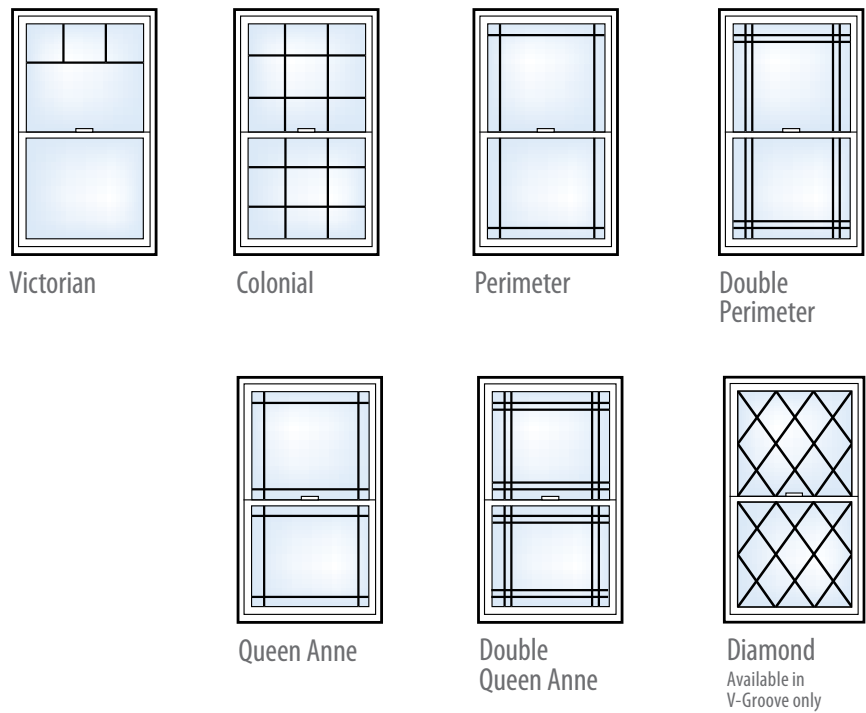

Grid patterns.*

*Other patterns available by request.