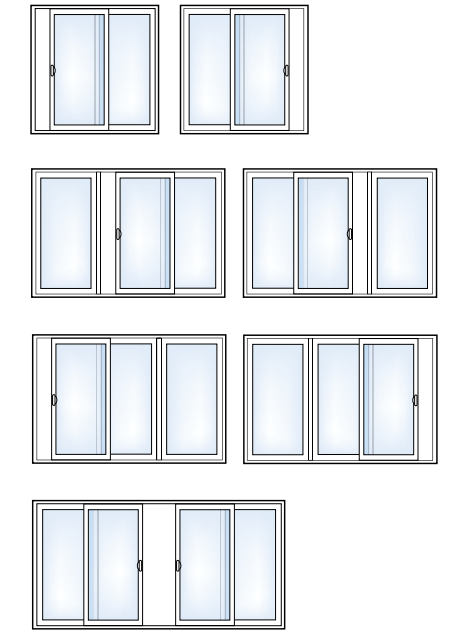

▲ Nothing can expand a room and bring the outside in like a Simonton Bay or Bow window. This Bay window features a Picture window in the center, flanked by two operable Casements. The Bay window can be made with 35 or 45-degree angles. Bow windows are comprised of three or more windows mullied at 10-degree increments. Simonton Bay and Bow windows can be made with a variety of operating styles.

**Now that you've selected the ultimate windows for your home, may we suggest the perfect patio door?**

Simonton Windows® doors help open living areas, bring the outside in and are an excellent way to make the most of a great view. Whether you choose the versatile Hinged Patio Door, the elegant French Sliding Patio Door or the sleek Contemporary Patio Door, you'll love the view from here.

▲ **The French Sliding Patio Door** features a wide stile and rail design that provides the elegant look of a French Rail hinged patio door with the space-saving operation of a sliding patio door.

▲ **The Contemporary Patio Door** boasts a sleek, streamlined profile. The broad expanse of glass afforded by a narrower panel frame results in larger sight lines for a clean, unobstructed view.

**Sliding Door Configurations**

**Hinged Door Configurations**

Ask your Simonton Windows® dealer which Patio Door is right for you.

*Some doors shown with optional grids and hardware.*