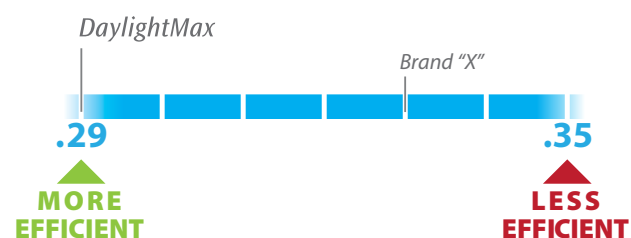

DaylightMax

Make yourself comfortable.

Saving energy is more important than ever.

Conserving natural resources, helping keep your energy costs affordable and making your home comfortable are all reasons that your windows and doors should be as energy-efficient as possible. That's why DaylightMax windows are designed for superior thermal performance. You'll not only notice a difference in the year-round comfort of your home—you'll appreciate the comfort of lower energy costs month after month, year after year.

The truth is in the numbers.

Just as a car's MPG makes it easy to compare the fuel efficiency of different models, a window's U-value makes it easy to compare energy efficiency between different window options. The lower the U-Value, the more efficient the window is. When comparing window options, ask for and compare the U-Value performance.

U-VALUE NUMBER

Take the Simonton Challenge

Compare DaylightMax with the same Gas, Glass and Spacer options in any competitive window and see the U-Value Advantage for yourself. Be wary of manufacturers who claim better U-Value performance but add costly options to meet DaylightMax performance.