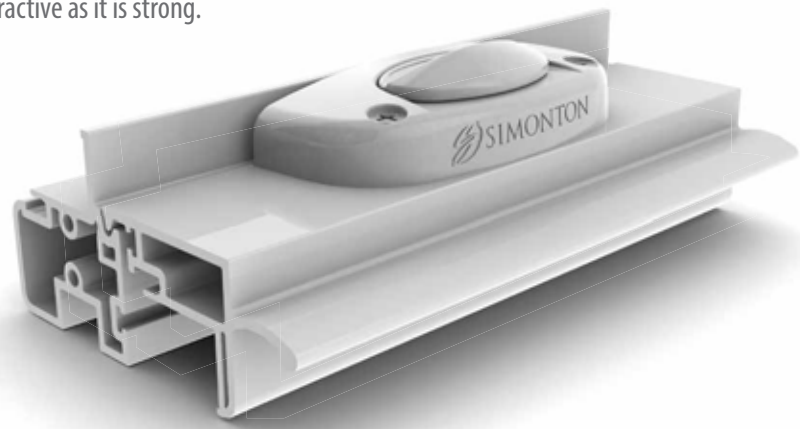

At Simonton, we understand that when it comes to your home, there is no such thing as a small detail. That's why DaylightMax windows feature many thoughtful details that make a very big difference.

AutoSense™ Lock peace of mind.

The lock is automatically activated when the window is closed, so you always know when your windows are locked.

The AutoSense™ Lock surpasses the nation's strictest forced entry code requirements.

The sleek, low-profile design doesn't intrude into the sightline.

Color-matched or available in a satin nickel finish,* it's as attractive as it is strong.