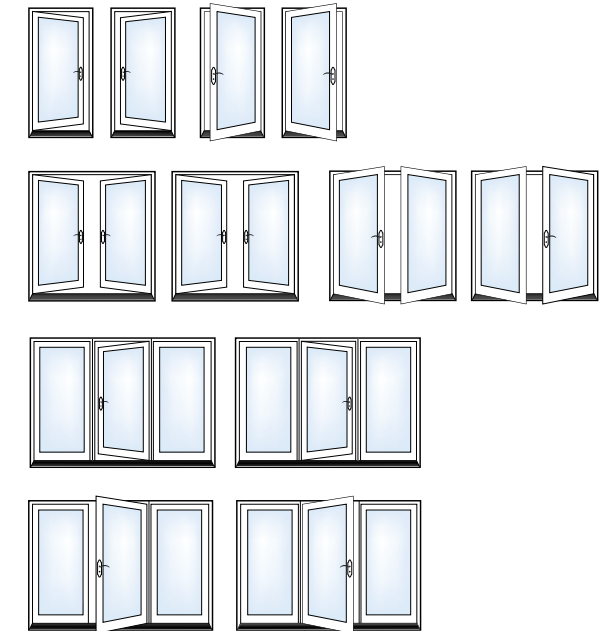

▲ Nothing can expand a room and bring the outside in like a Simonton Bay or Bow window. This Bay window features a Picture window in the center, flanked by two operable Casements. The Bay window can be made with 35 or 45-degree angles. Bow windows are comprised of three or more windows mullied at 10-degree increments. Simonton Bay and Bow windows can be made with a variety of operating styles.

**Now that you've selected the ultimate windows for your home, may we suggest the perfect patio door?**

Simonton Windows® doors help open living areas, bring the outside in and are an excellent way to make the most of a great view. Whether you choose the versatile Hinged Patio Door, the elegant French Sliding Patio Door or the sleek Contemporary Patio Door, you'll love the view from here.

▲ **The French Sliding Patio Door** features a wide stile and rail design that provides the elegant look of a French Rail hinged patio door with the space-saving operation of a sliding patio door.

▲ **The Contemporary Patio Door** boasts a sleek, streamlined profile. The broad expanse of glass afforded by a narrower panel frame results in larger sight lines for a clean, unobstructed view.

**Sliding Door Configurations**

**Hinged Door Configurations**

Ask your Simonton Windows® dealer which Patio Door is right for you.

*Some doors shown with optional grids and hardware.*