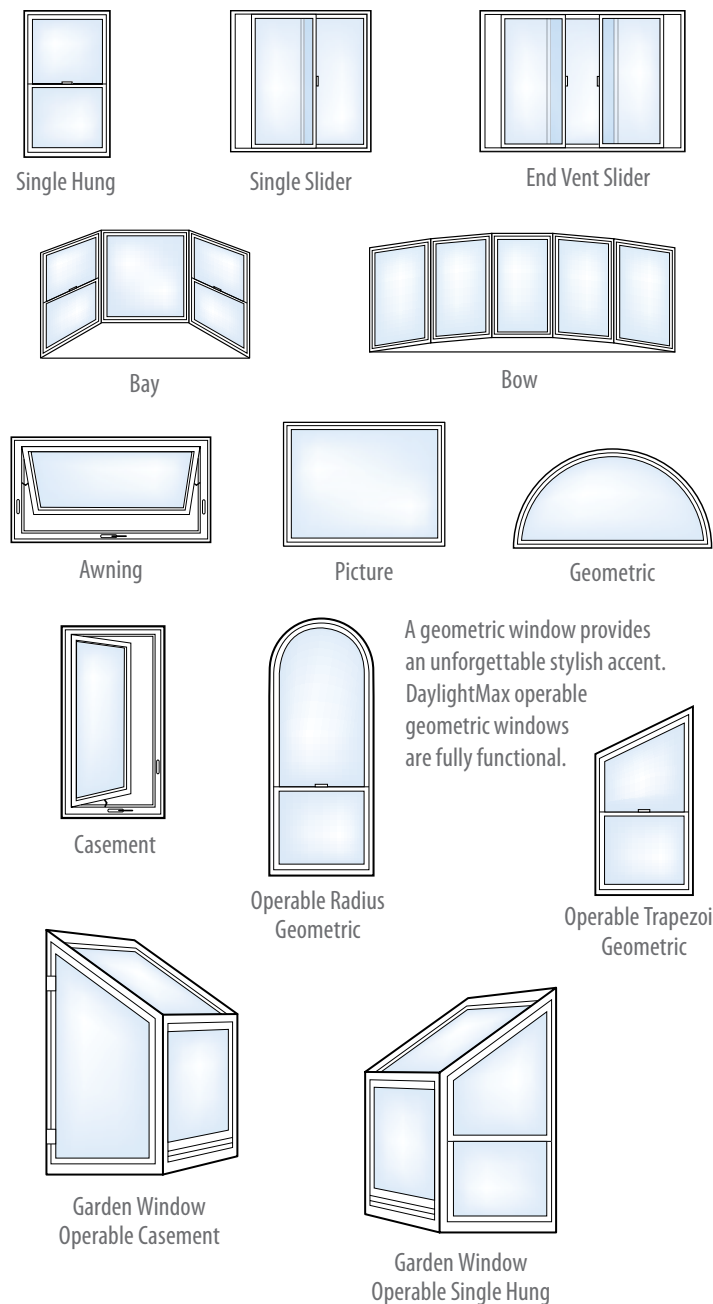

The optional Supercept™ spacer features a U-channel design and is made of stainless steel alloy for better thermal performance and increased strength.

The optional Super Spacer® is made of non-metallic foam that is resistant to temperature transfer. Its flexible design makes it the best choice for curved windows.

#### INSULATED GLASS UNIT

**Dare to dream.**

Replacing your old windows with beautiful Simonton DaylightMax™ windows and doors is the perfect opportunity to transform your home with exciting geometrics, completely new styles or mullied configurations. If you can dream it, you can make it happen with Simonton and DaylightMax.

A geometric window provides an unforgettable stylish accent. DaylightMax operable geometric windows are fully functional.

▲ Replace a Picture window with a bay or bow window and help open up your home and bring the outside in.

▲ Nothing can expand a room and bring the outside in like a Simonton Bay or Bow window. This Bay window features a Picture window in the center, flanked by two operable Casements. The Bay window can be made with 35 or 45-degree angles. Bow windows are comprised of three or more windows mullied at 10-degree increments. Simonton Bay and Bow windows can be made with a variety of operating styles.