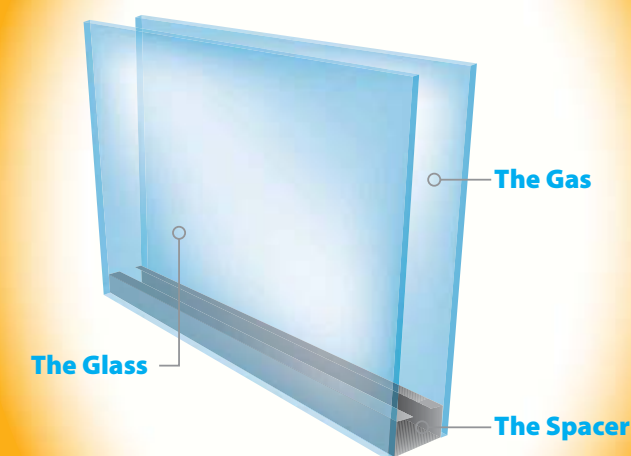

INSULATED GLASS UNIT